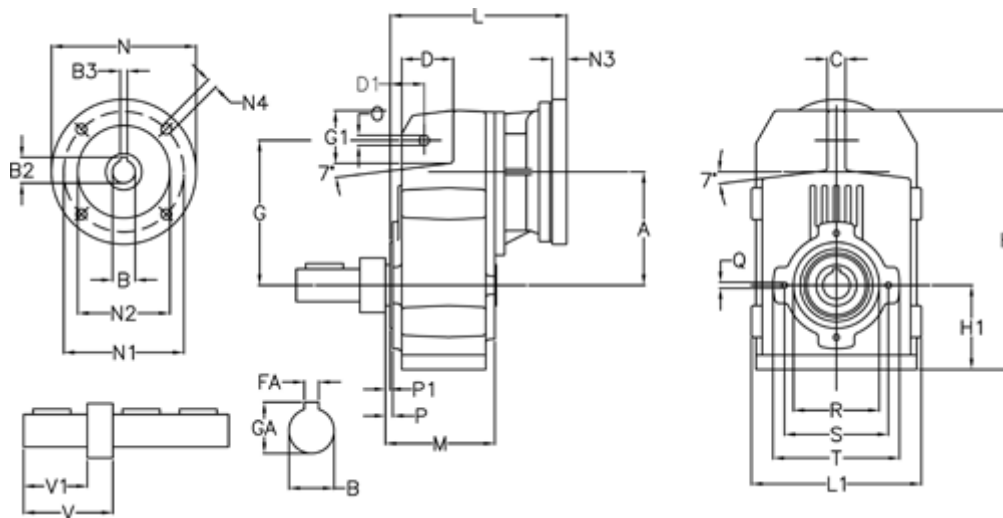

Article number: 29560222781225

Description: Shaft mounted gear
A253R-227,8-P71B5

Measures

| | | | |
|------------|-----------|------------|------------|
| A = 128.75 | FA = 10 | M = 135.5 | Q = M10x14 |
| B = 35 | G = 162 | N = 160 | R = 110 |
| B1 = 14 | G1 = 58.0 | N1 = 130 | S = 130 |
| B2 = 16.3 | GA = 38.0 | N2 = 110 | T = 150 |
| B3 = 5 | H = 290.5 | N4 = M8x16 | V = 93.0 |
| C = 20 | H1 = 93.5 | O = 13 | V1 = 60 |
| D = 57.0 | L = 213.0 | P = 6.0 | |
| D1 = 43.5 | L1 = 188 | P1 = 3.5 | |